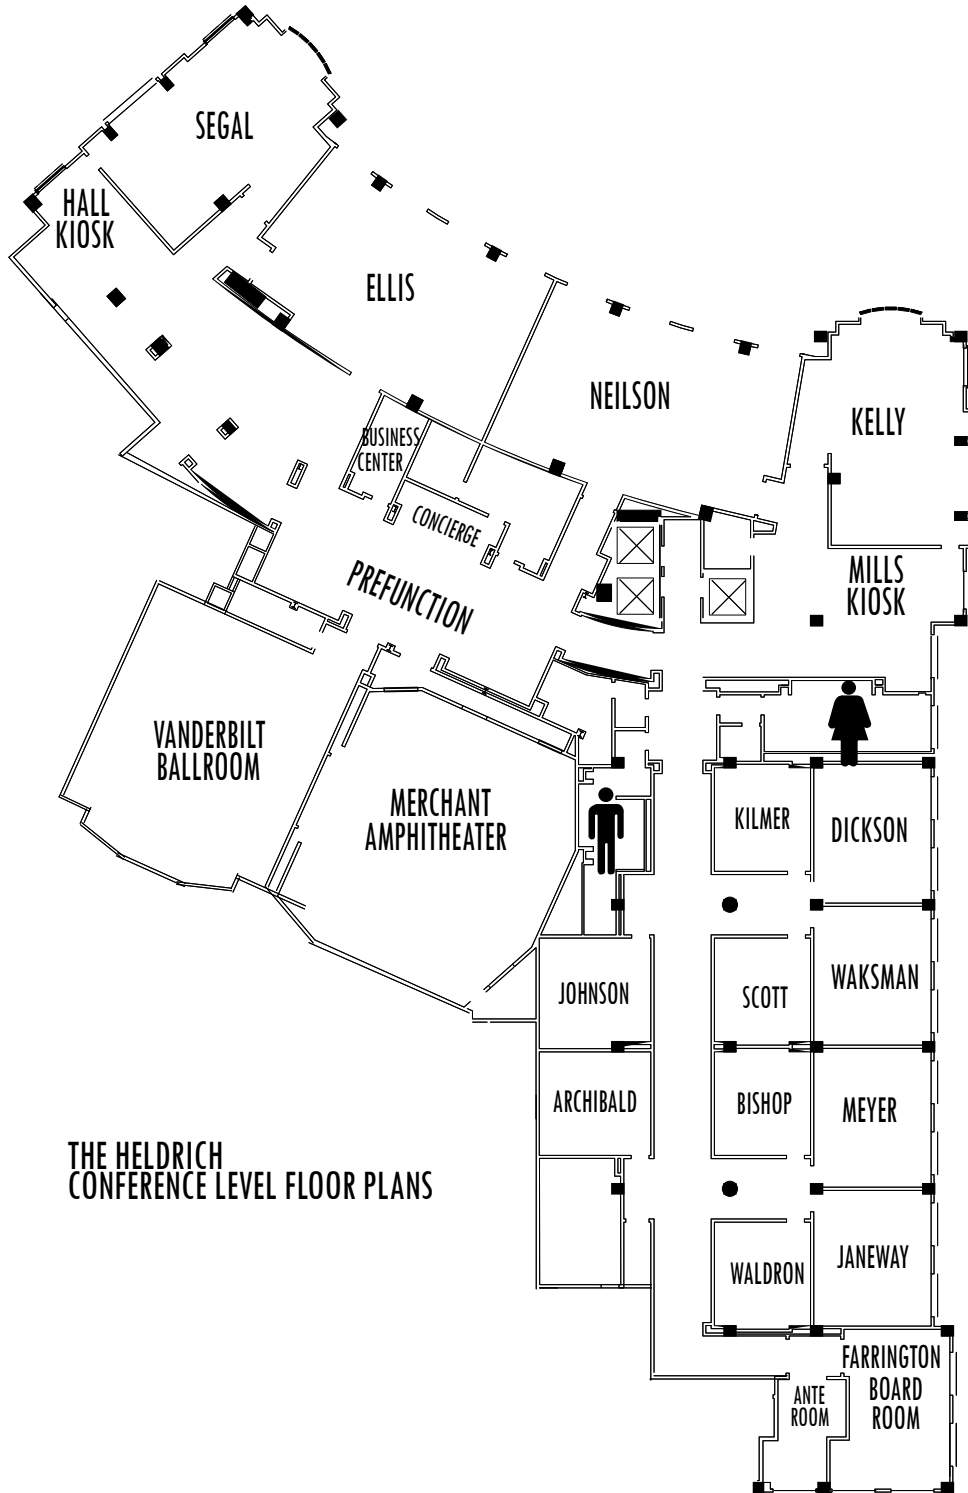

THE HELDRICH

THE HELDRICH
CONFERENCE LEVEL FLOOR PLANS

10 Livingston Avenue New Brunswick, NJ 08901
Phone: 866.609.4700 : 732.729.4670